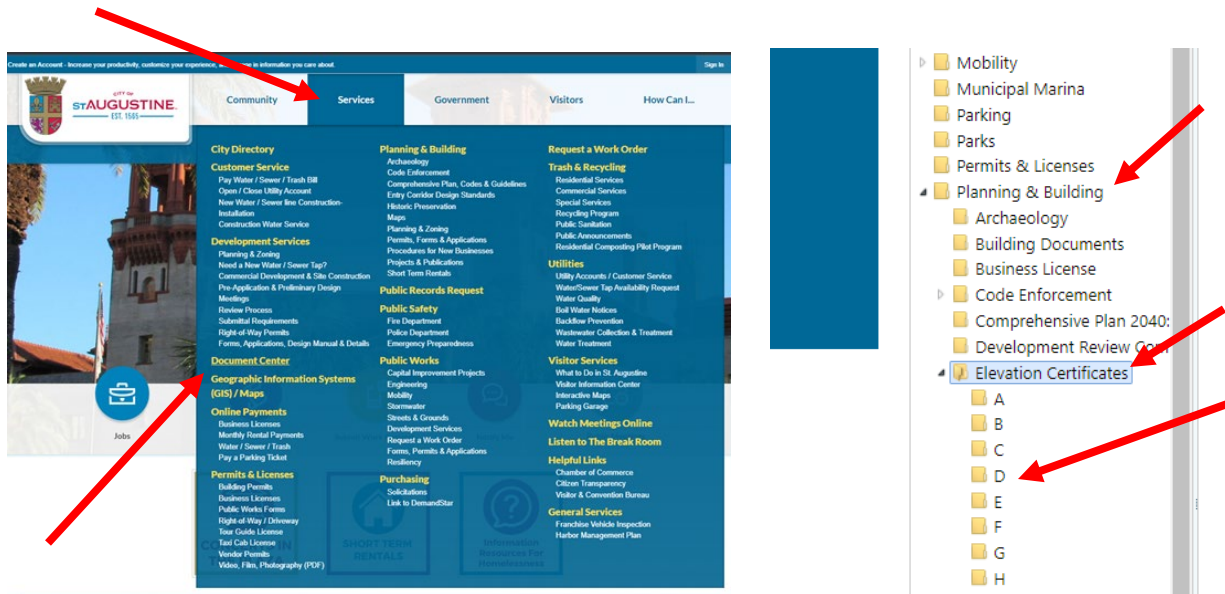

Elevation Certificate

If the City has an elevation certificate for your property, you can locate it here:

1. City website: citystaug.com
2. Hover over the “Services” tab at top of page, select “Document Center”
3. Scroll to:
 - Planning and Building
 - Elevation Certificates
 - Letter of your street name