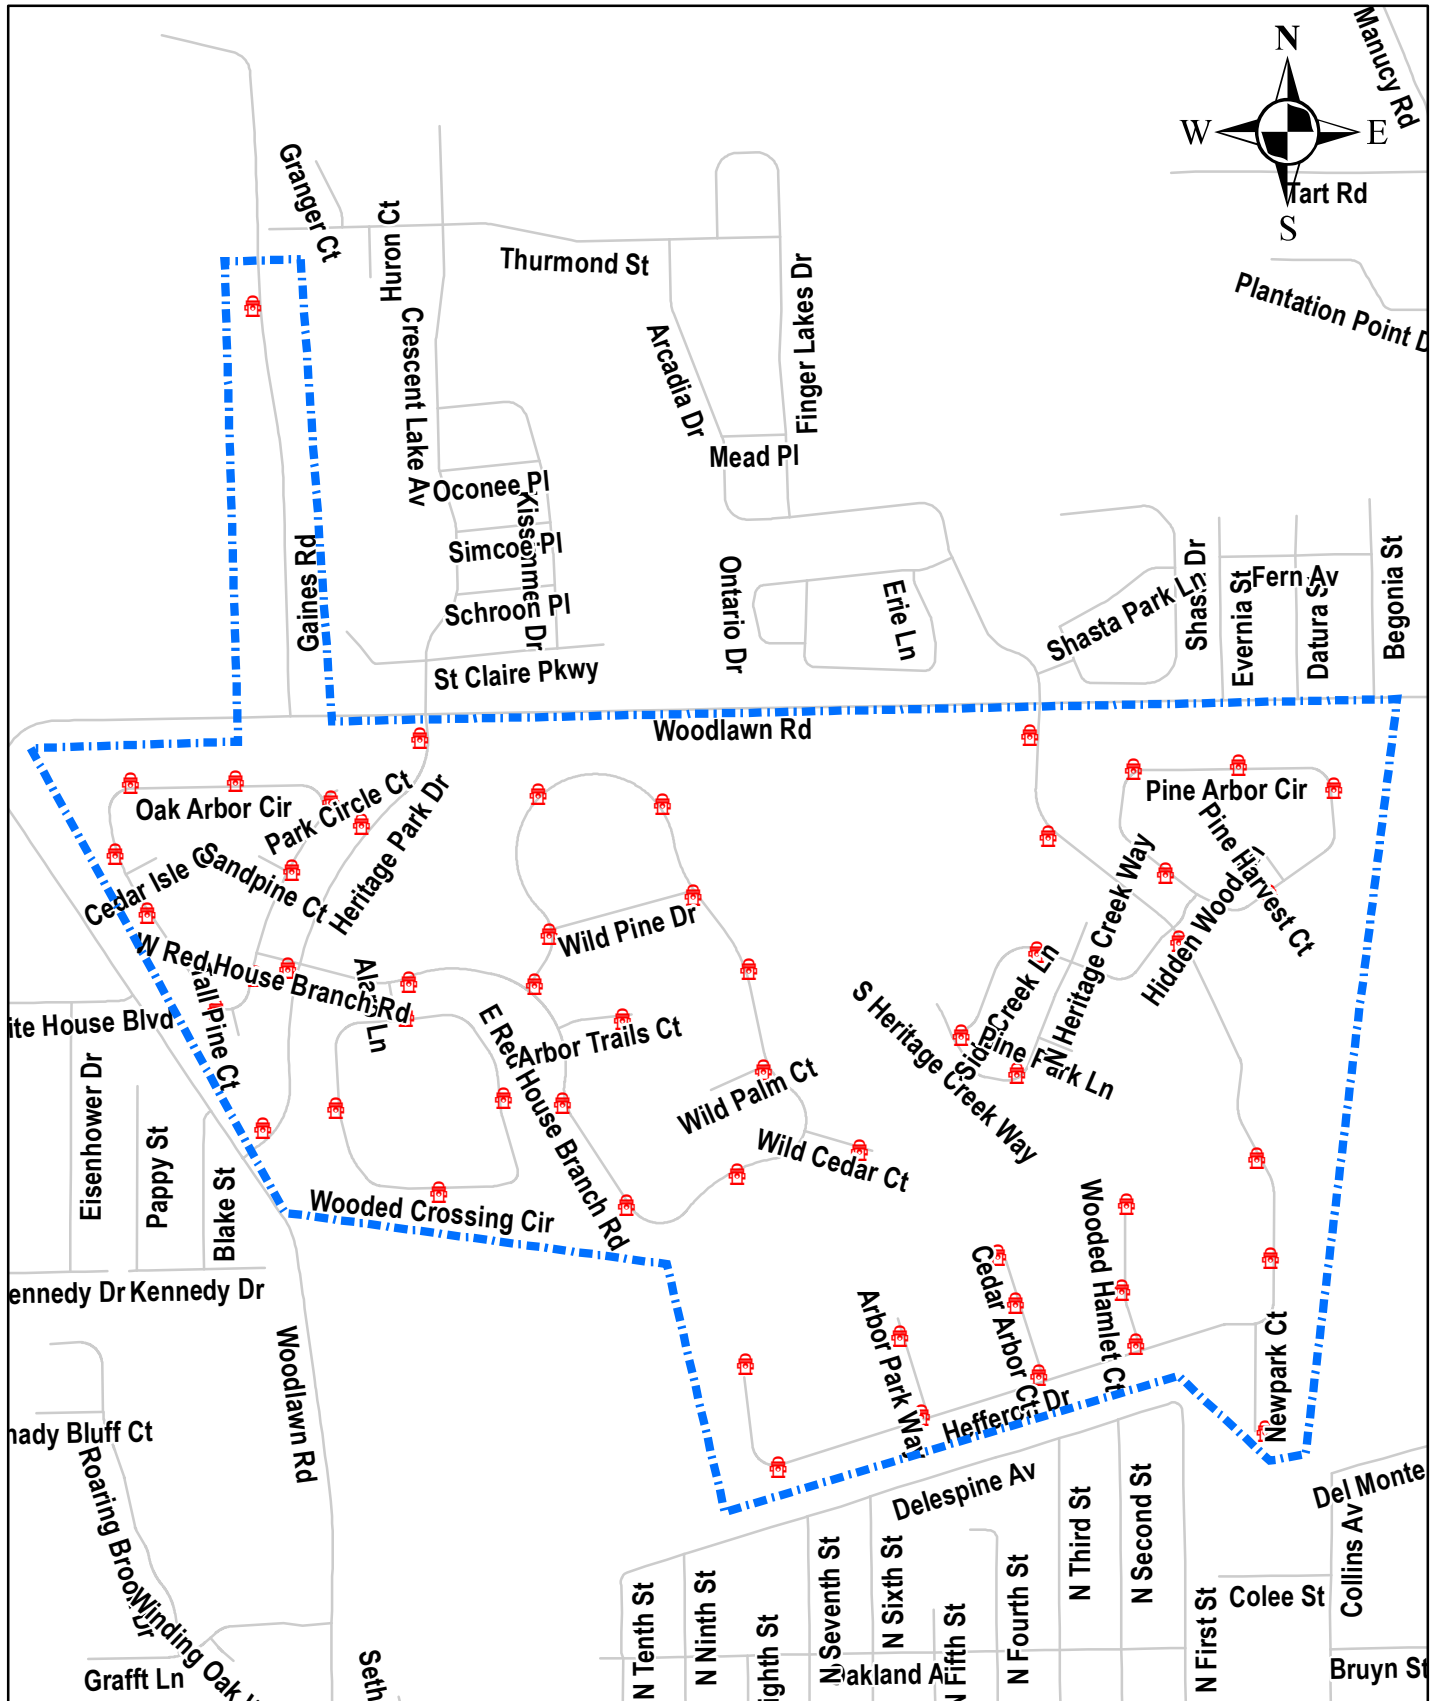

# ZONE 2 FIRE HYDRANT MAINTENANCE

- Legend**
-  Flushing Area
  -  Fire Hydrant