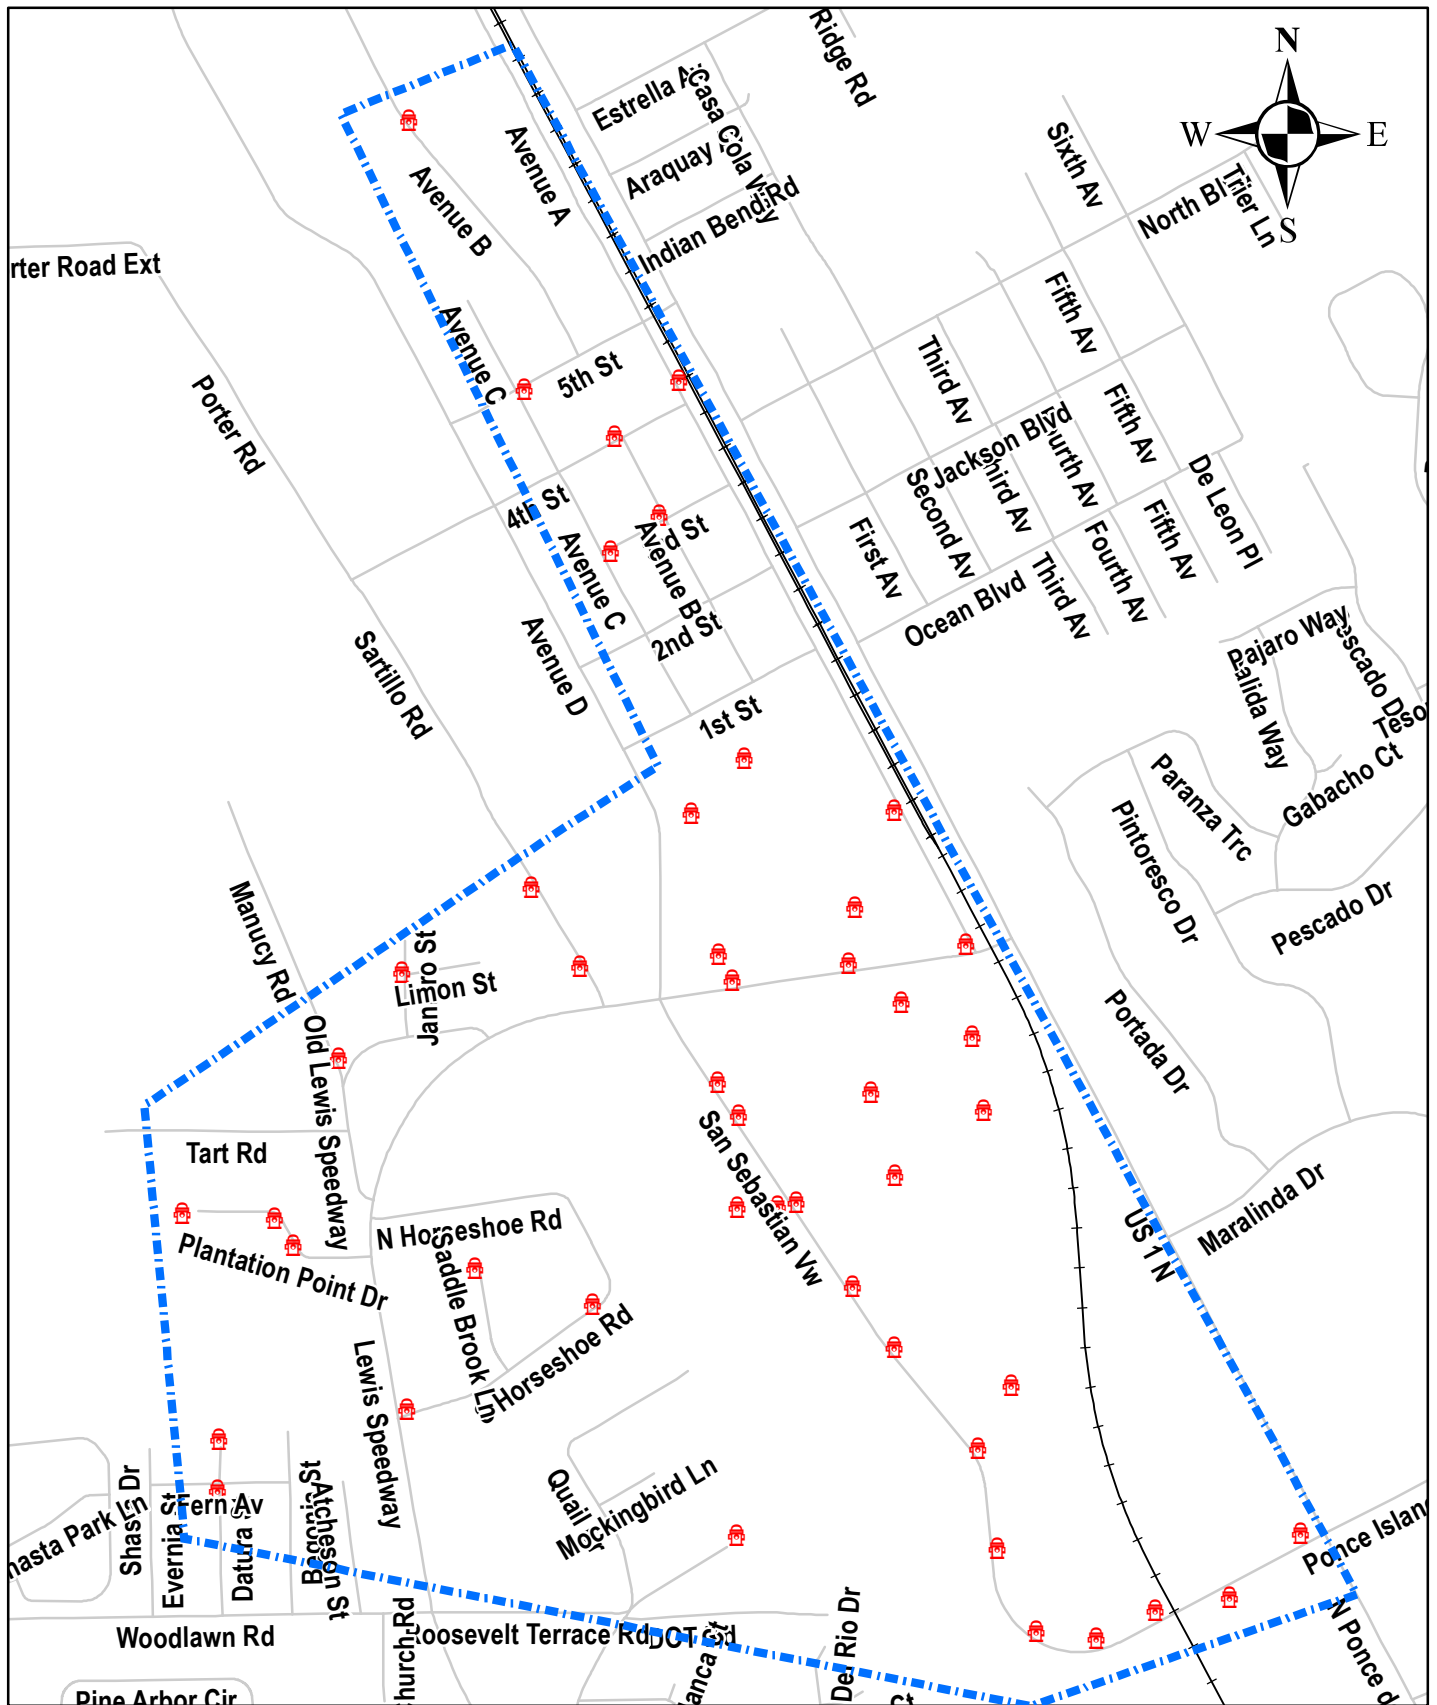

# ZONE 2 FIRE HYDRANT MAINTENANCE

- Legend**
-  Flushing Area
  -  Fire Hydrant