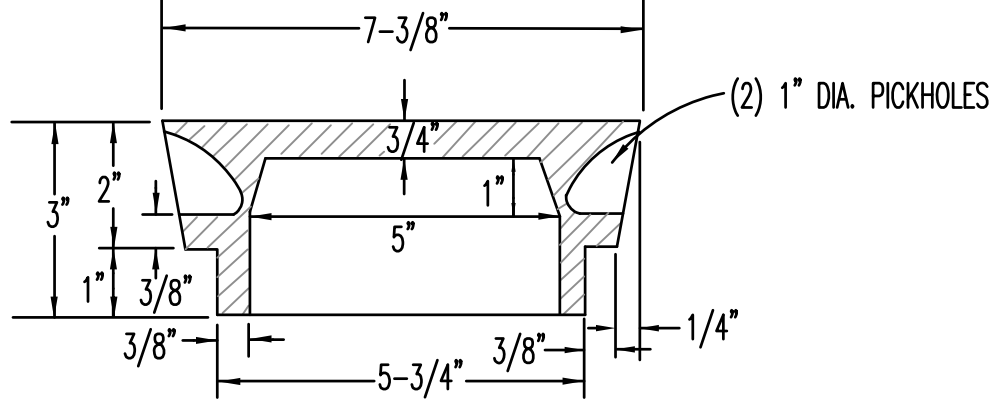

# SEWER

COAT WITH ENAML PAINT  
BLUE/WATER OR GREEN/SEWER

**NOTE:**  
COVER SHALL BE STAMPED "WATER" OR "SEWER" AS APPROPRIATE.

## VALVE BOX COVER

|                |            |
|----------------|------------|
| REVISION DATE: | FEB 2017   |
| NOT TO SCALE   | SS-31&W-16 |