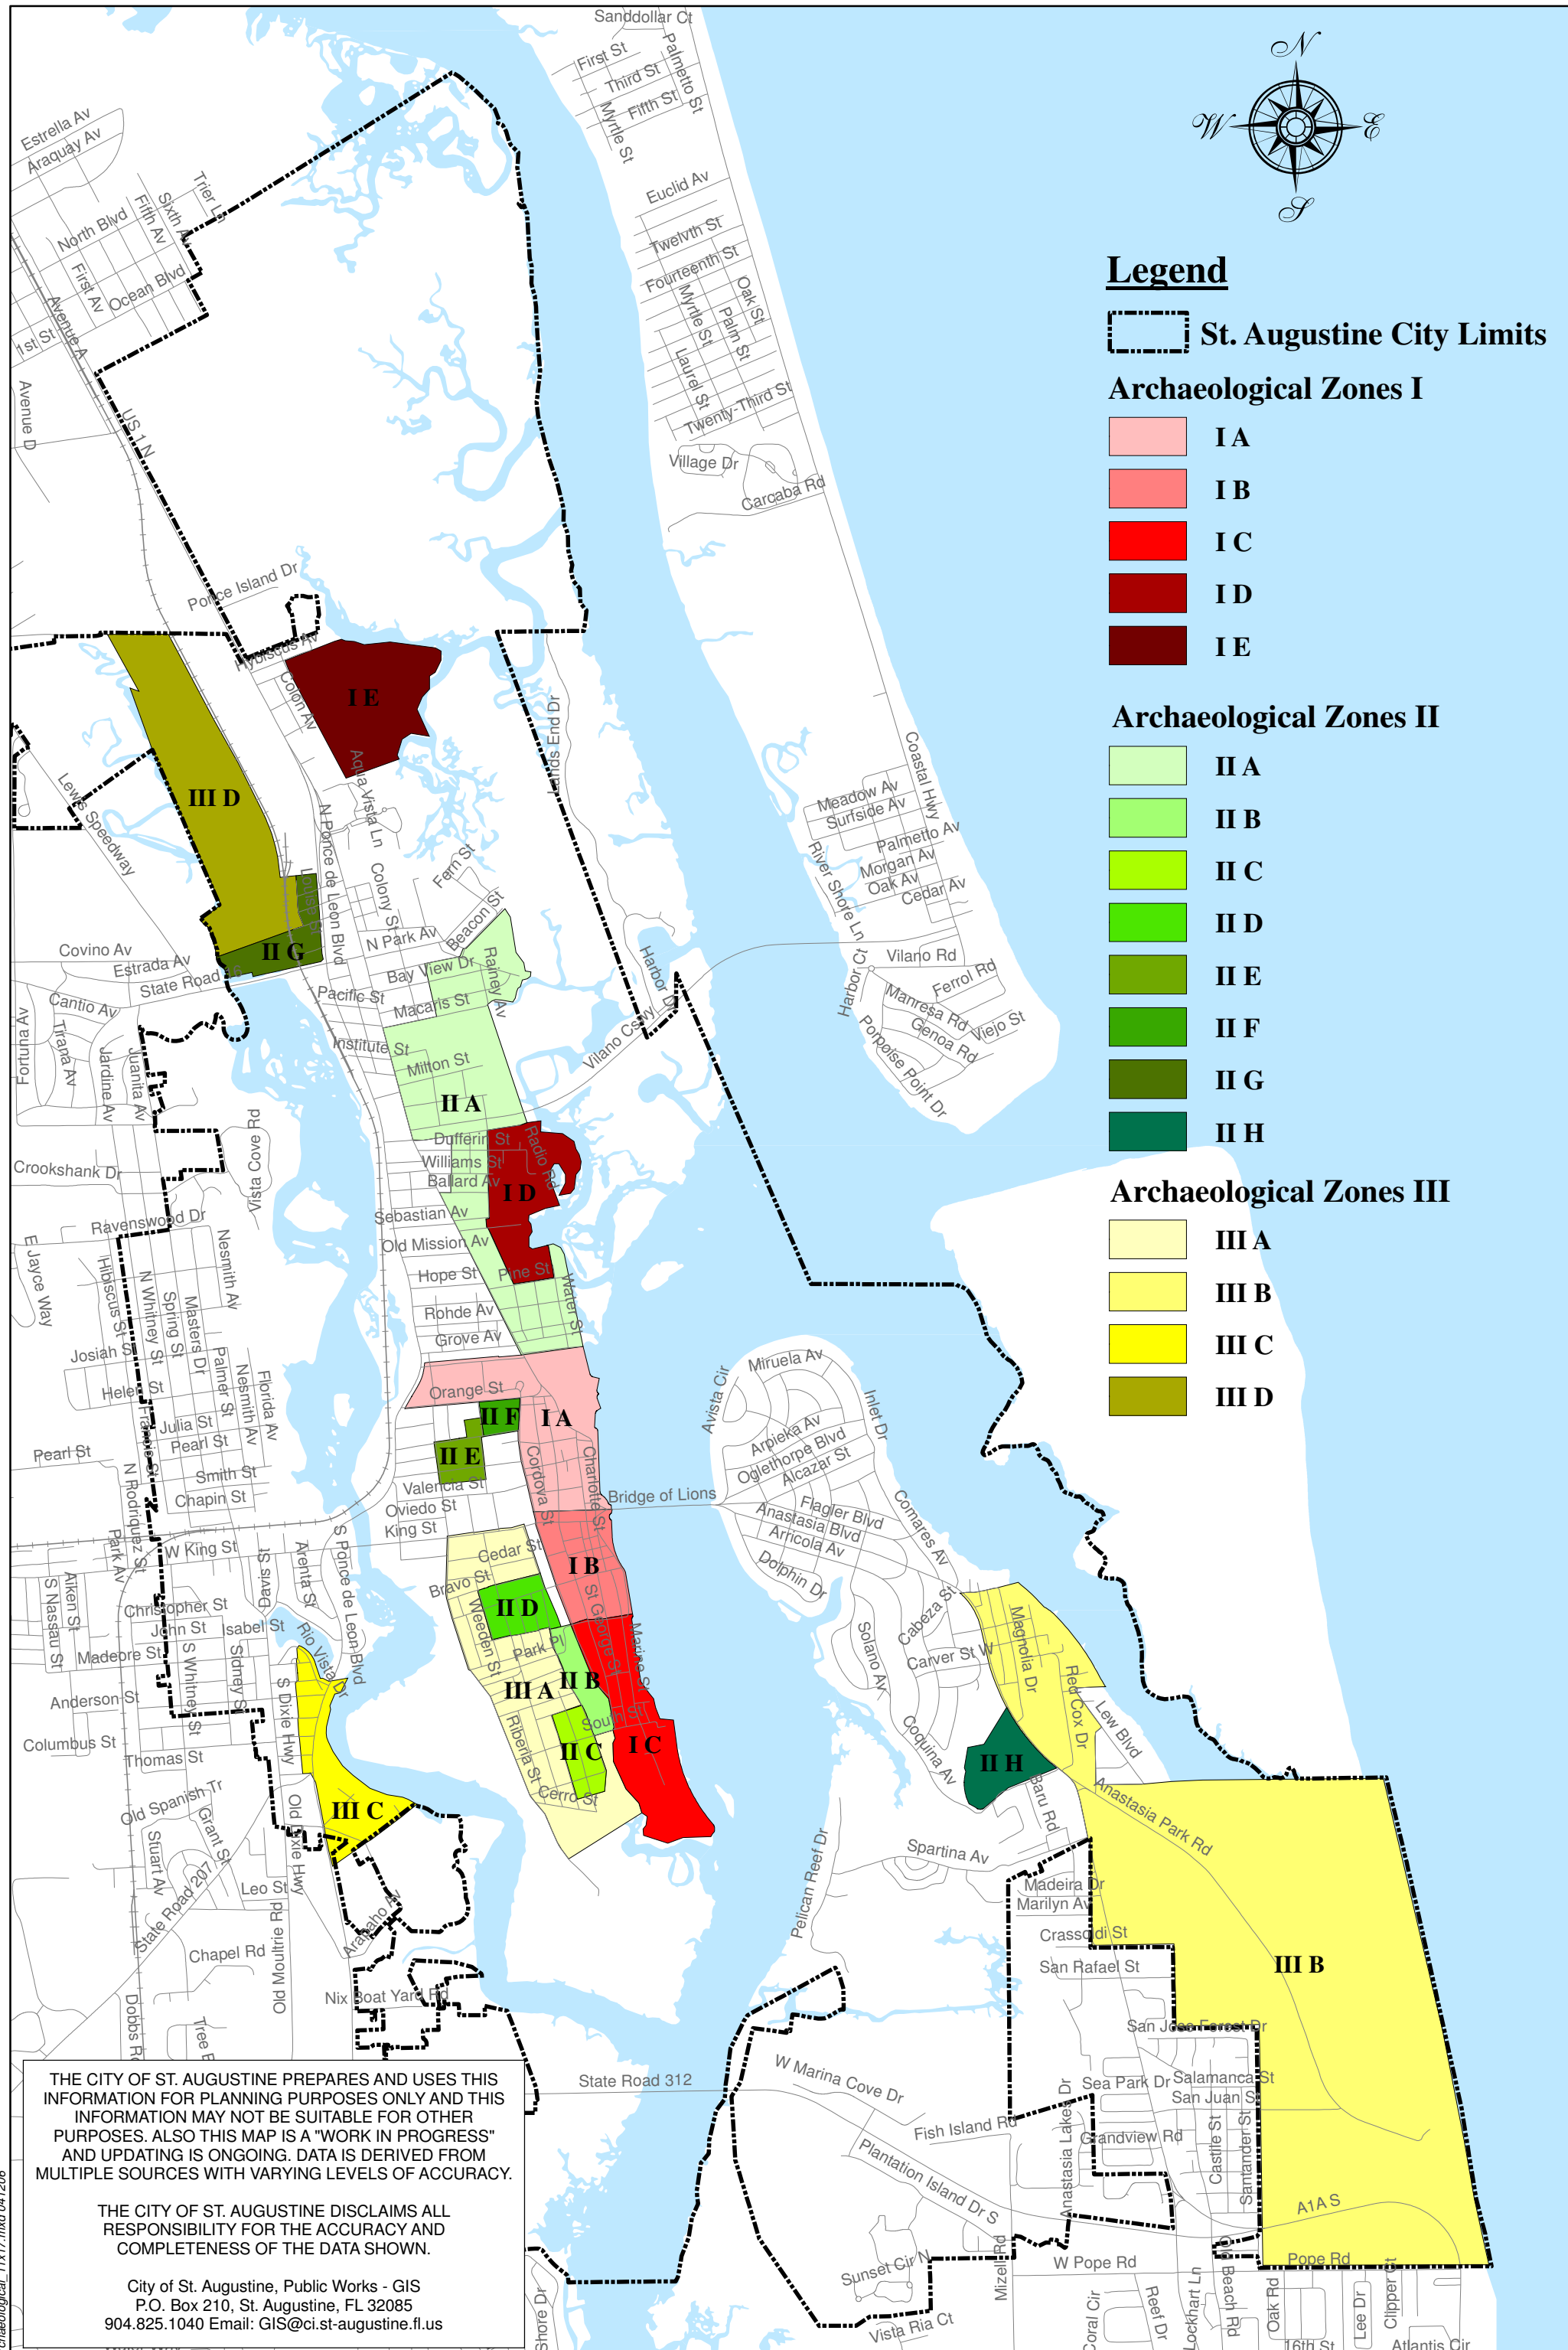

CITY OF ST. AUGUSTINE ARCHAEOLOGICAL ZONES

Legend

St. Augustine City Limits

Archaeological Zones I

IA

IB

IC

ID

IE

Archaeological Zones II

IIA

IIB

IIC

IID

IIE

IIF

IIG

IIH

Archaeological Zones III

IIIA

IIIB

IIIC

IIID

THE CITY OF ST. AUGUSTINE PREPARES AND USES THIS INFORMATION FOR PLANNING PURPOSES ONLY AND THIS INFORMATION MAY NOT BE SUITABLE FOR OTHER PURPOSES. ALSO THIS MAP IS A "WORK IN PROGRESS" AND UPDATING IS ONGOING. DATA IS DERIVED FROM MULTIPLE SOURCES WITH VARYING LEVELS OF ACCURACY.