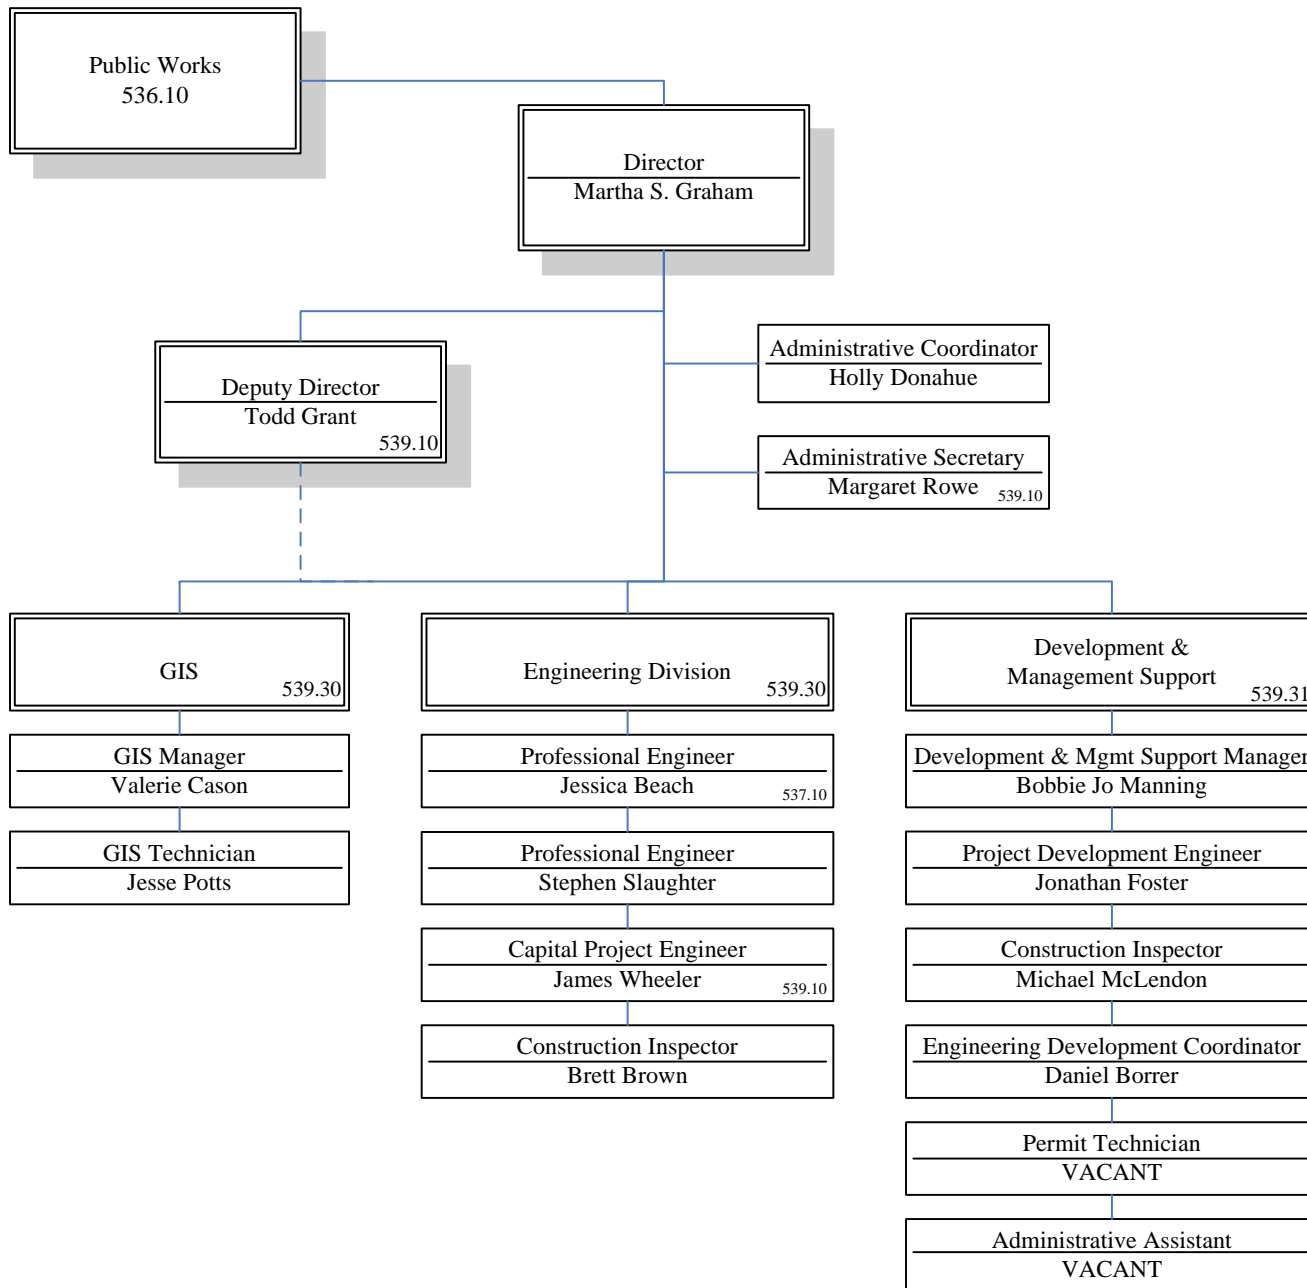

Streets & Grounds = 21 (budgeted = 20) Public Works Admin = 3, (Director counted on 9D)

*was General Maintenance, filled at lower classification

FTE: Public Affairs = 3

January 1, 2018
Public Affairs Page 10

Public Affairs FTE = 3

Police Department

Police Chief
Barry Fox

Assistant Police Chief
Anthony Cuthbert

Commander (Lt)
Jennifer Michaux

Community Resources 521.16

Operations 521.13

Shift Commander
Sgt. D. Brandon Embrey