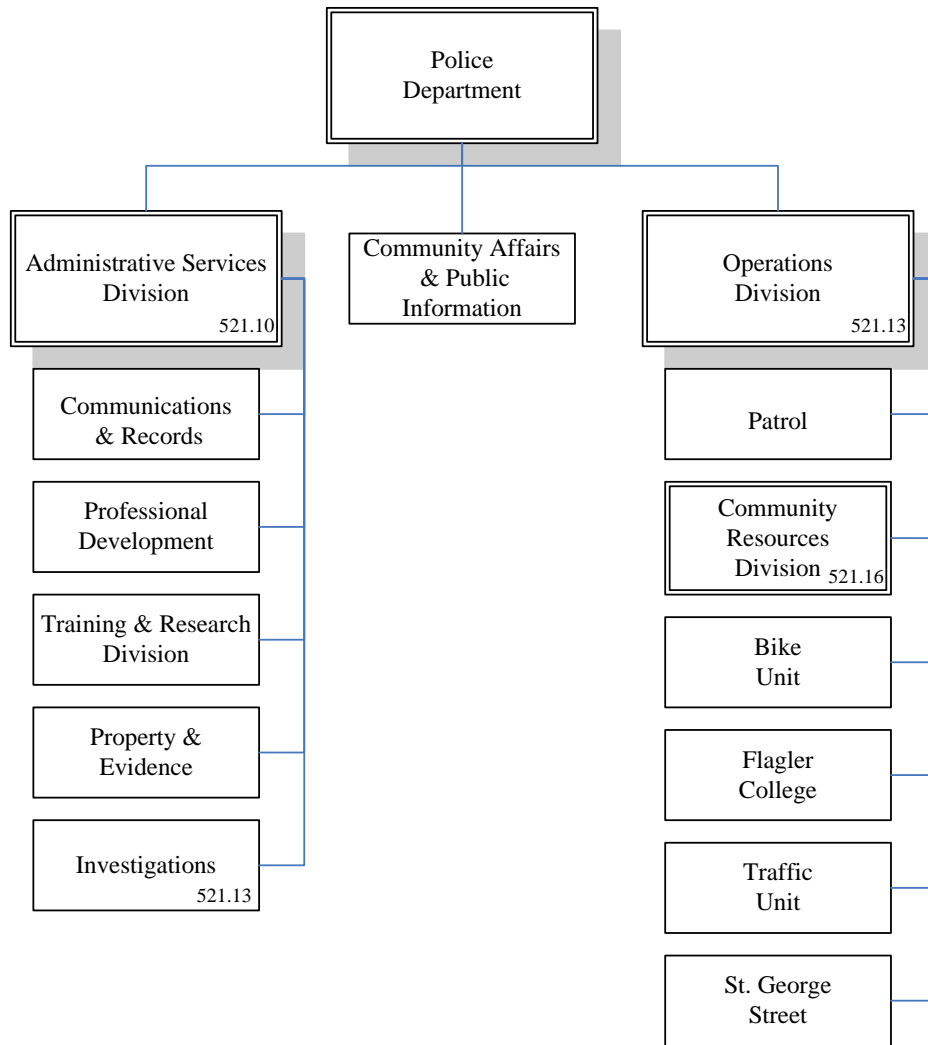

Streets & Grounds = 21 (budgeted = 20) Public Works Admin = 3, (Director counted on 9D)

*was General Maintenance, filled at lower classification

FTE: Public Affairs = 3

January 1, 2018
Public Affairs Page 10

Public Affairs FTE = 3

Police Department

Police Chief
Barry Fox

Assistant Police Chief
Anthony Cuthbert

Commander (Lt)
Jennifer Michaux

Community Resources 521.16

Operations 521.13

Shift Commander
Sgt. D. Brandon Embrey