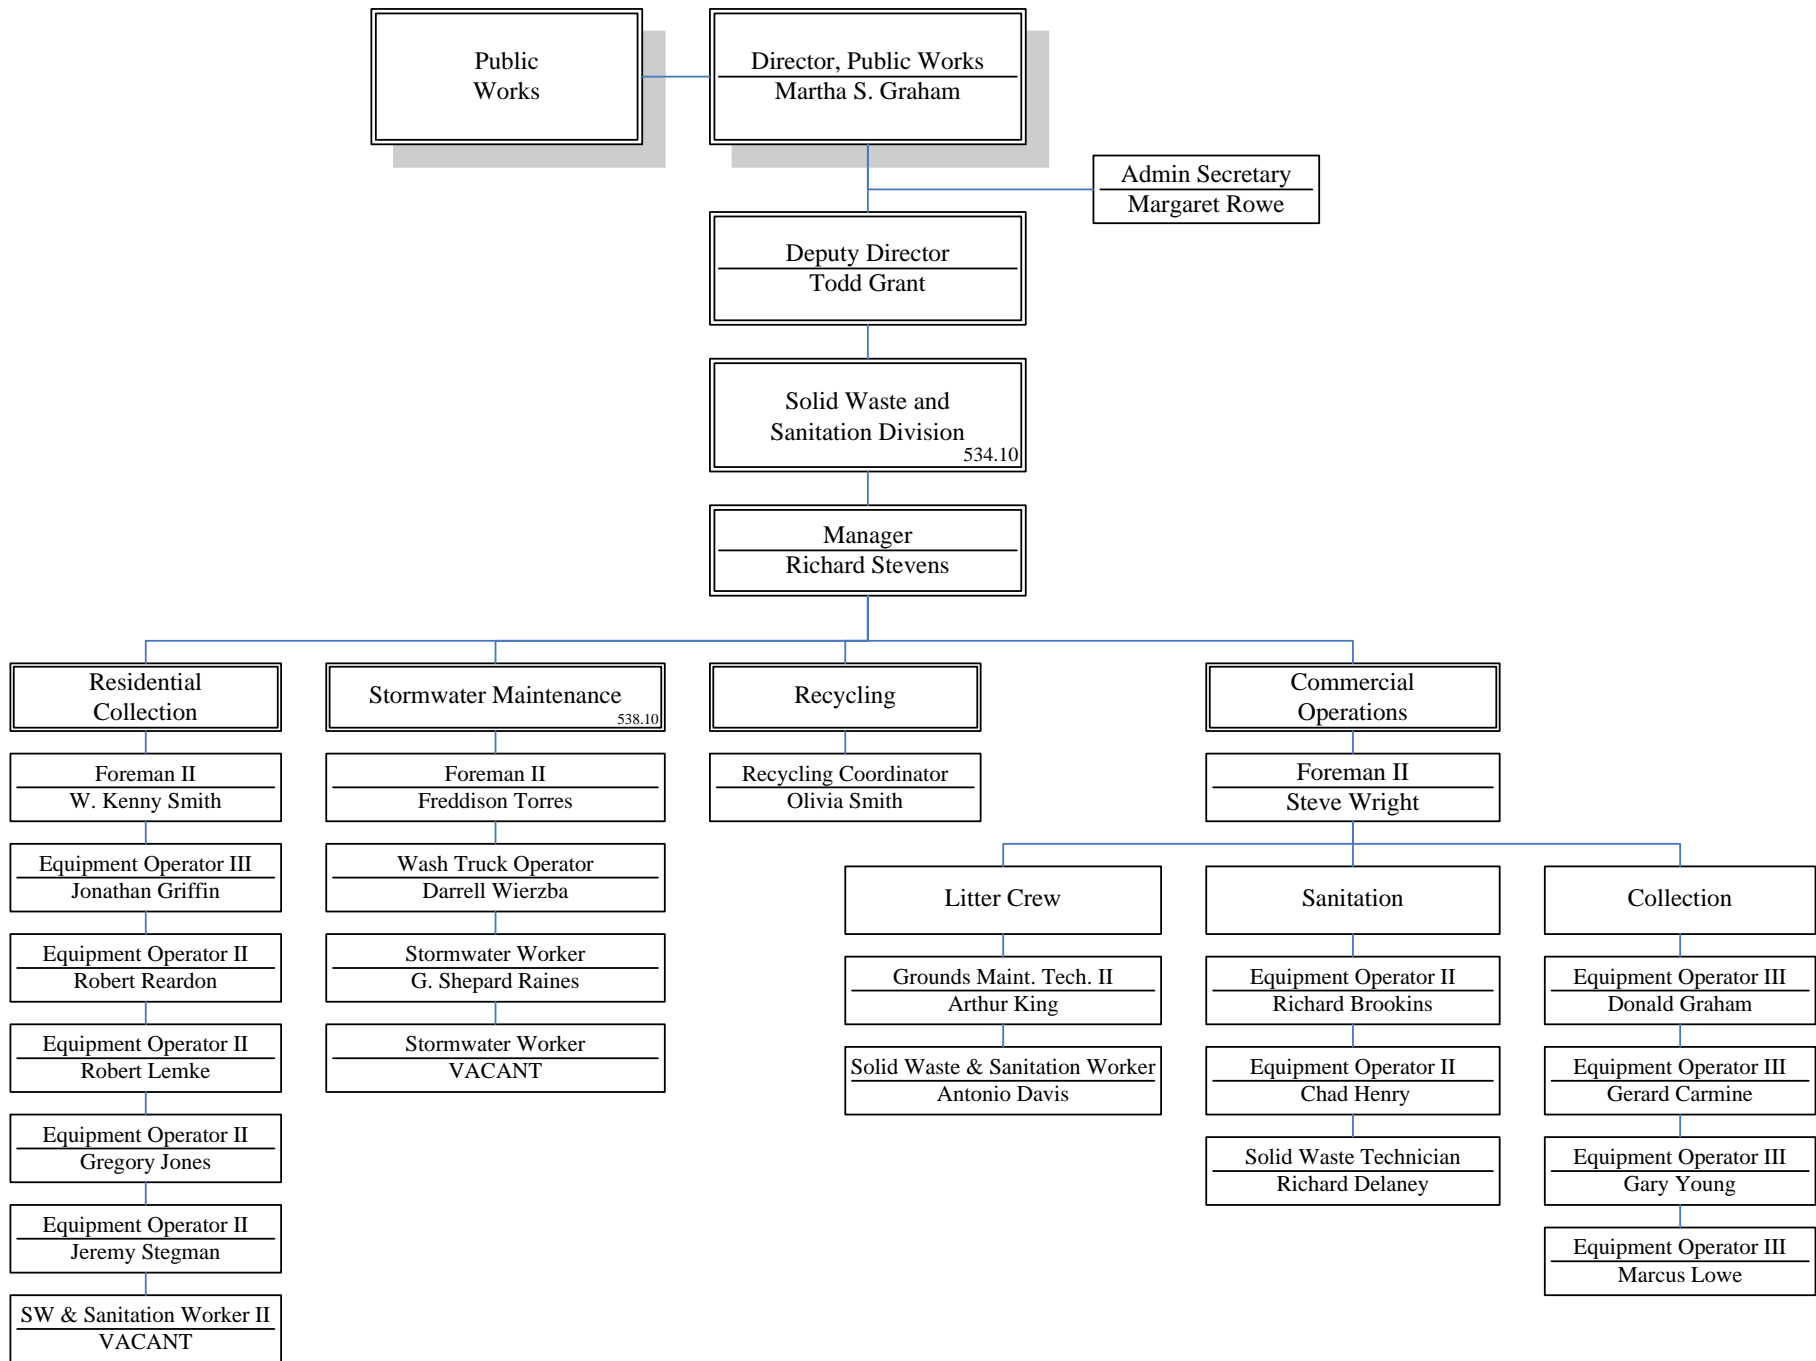

Streets & Grounds = 21 (budgeted = 20) Public Works Admin = 3, (Director counted on 9D)

*was General Maintenance, filled at lower classification

FTE: Public Affairs = 3

January 1, 2018
Public Affairs Page 10

Public Affairs FTE = 3

Police Department

Police Chief
Barry Fox

Assistant Police Chief
Anthony Cuthbert

Commander (Lt)
Jennifer Michaux

Community Resources 521.16

Operations 521.13

Shift Commander
Sgt. D. Brandon Embrey