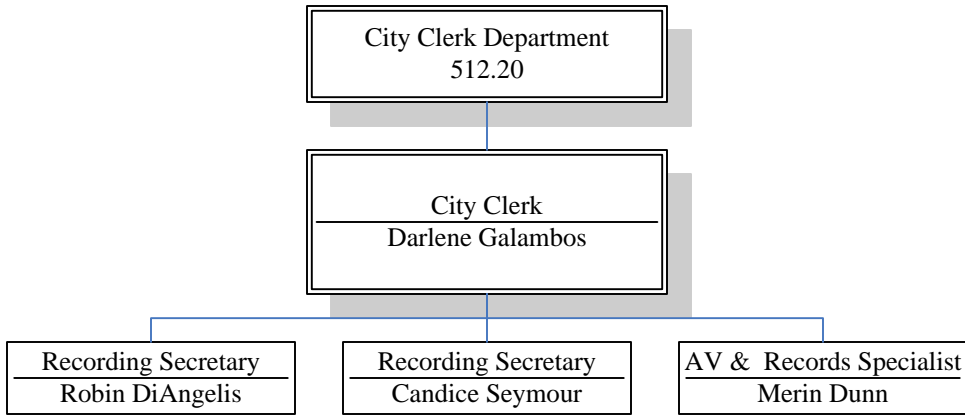

FTE: City Clerk = 4, City Attorney = 3

City Clerk & City Attorney

Page 12

January 1, 2018