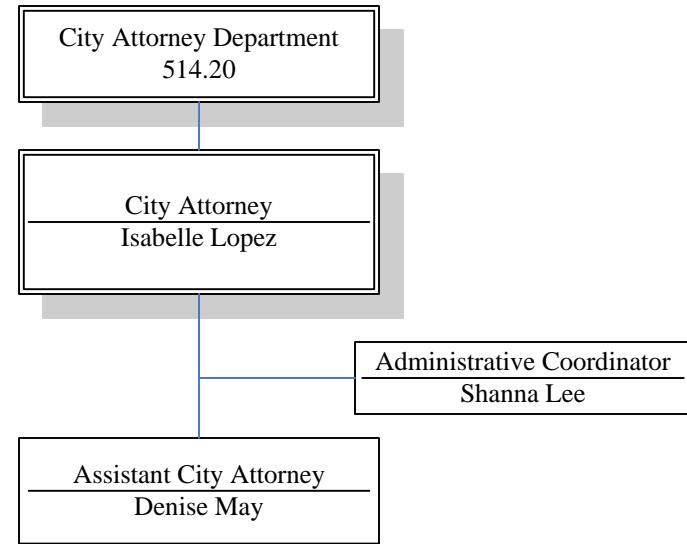

FTE: City Clerk = 4, City Attorney = 3

City Clerk & City Attorney

Page 12

January 1, 2018