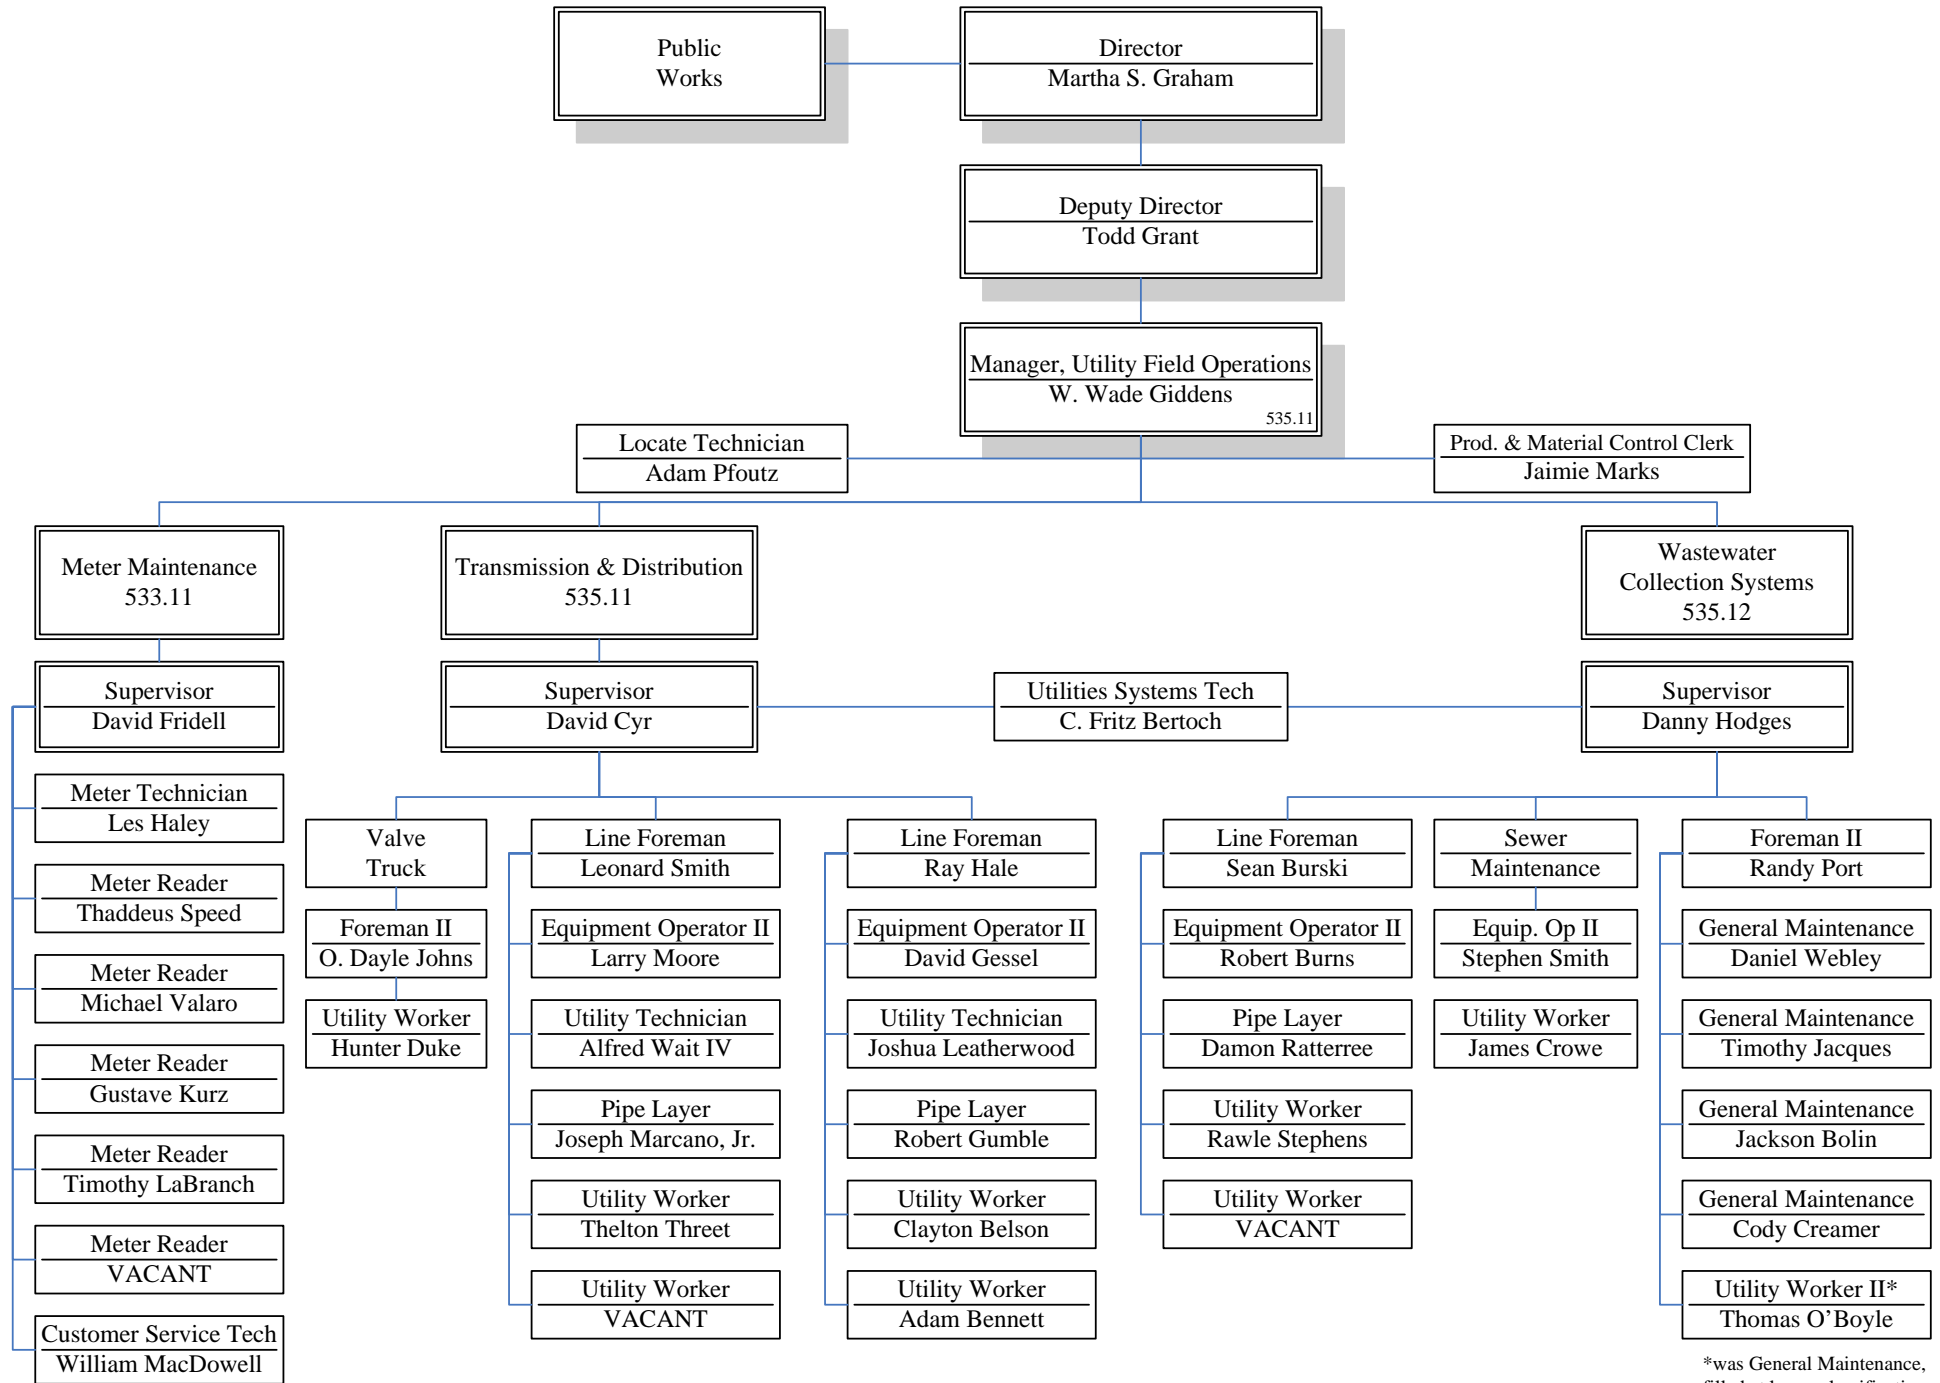

Streets & Grounds = 21 (budgeted = 20) Public Works Admin = 3, (Director counted on 9D)

*was General Maintenance, filled at lower classification

FTE: Public Affairs = 3

January 1, 2018
Public Affairs Page 10

Public Affairs FTE = 3

Police Department

Police Chief
Barry Fox

Assistant Police Chief
Anthony Cuthbert

Commander (Lt)
Jennifer Michaux

Community Resources 521.16

Operations 521.13

Shift Commander
Sgt. D. Brandon Embrey