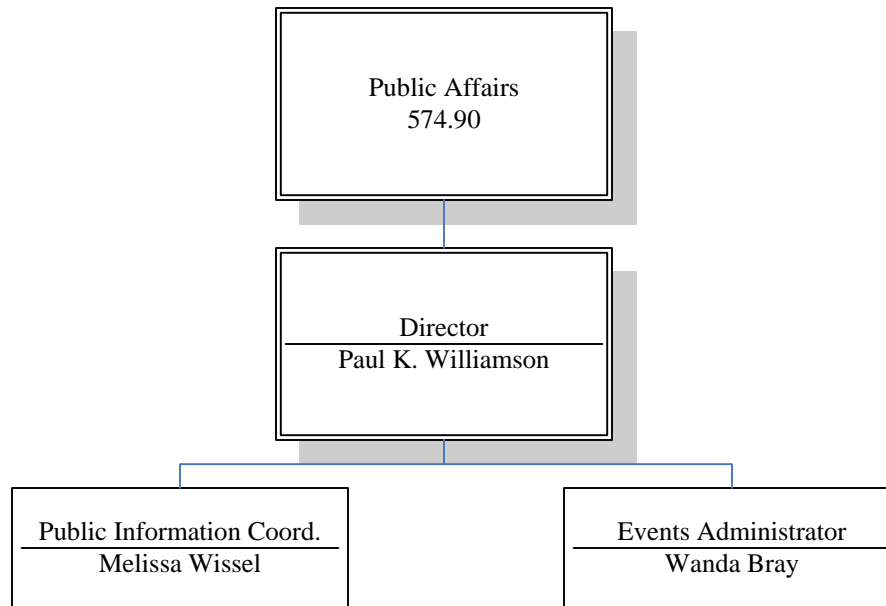

FTE: Public Affairs = 3

January 1, 2018
Public Affairs Page 10

Public Affairs FTE = 3