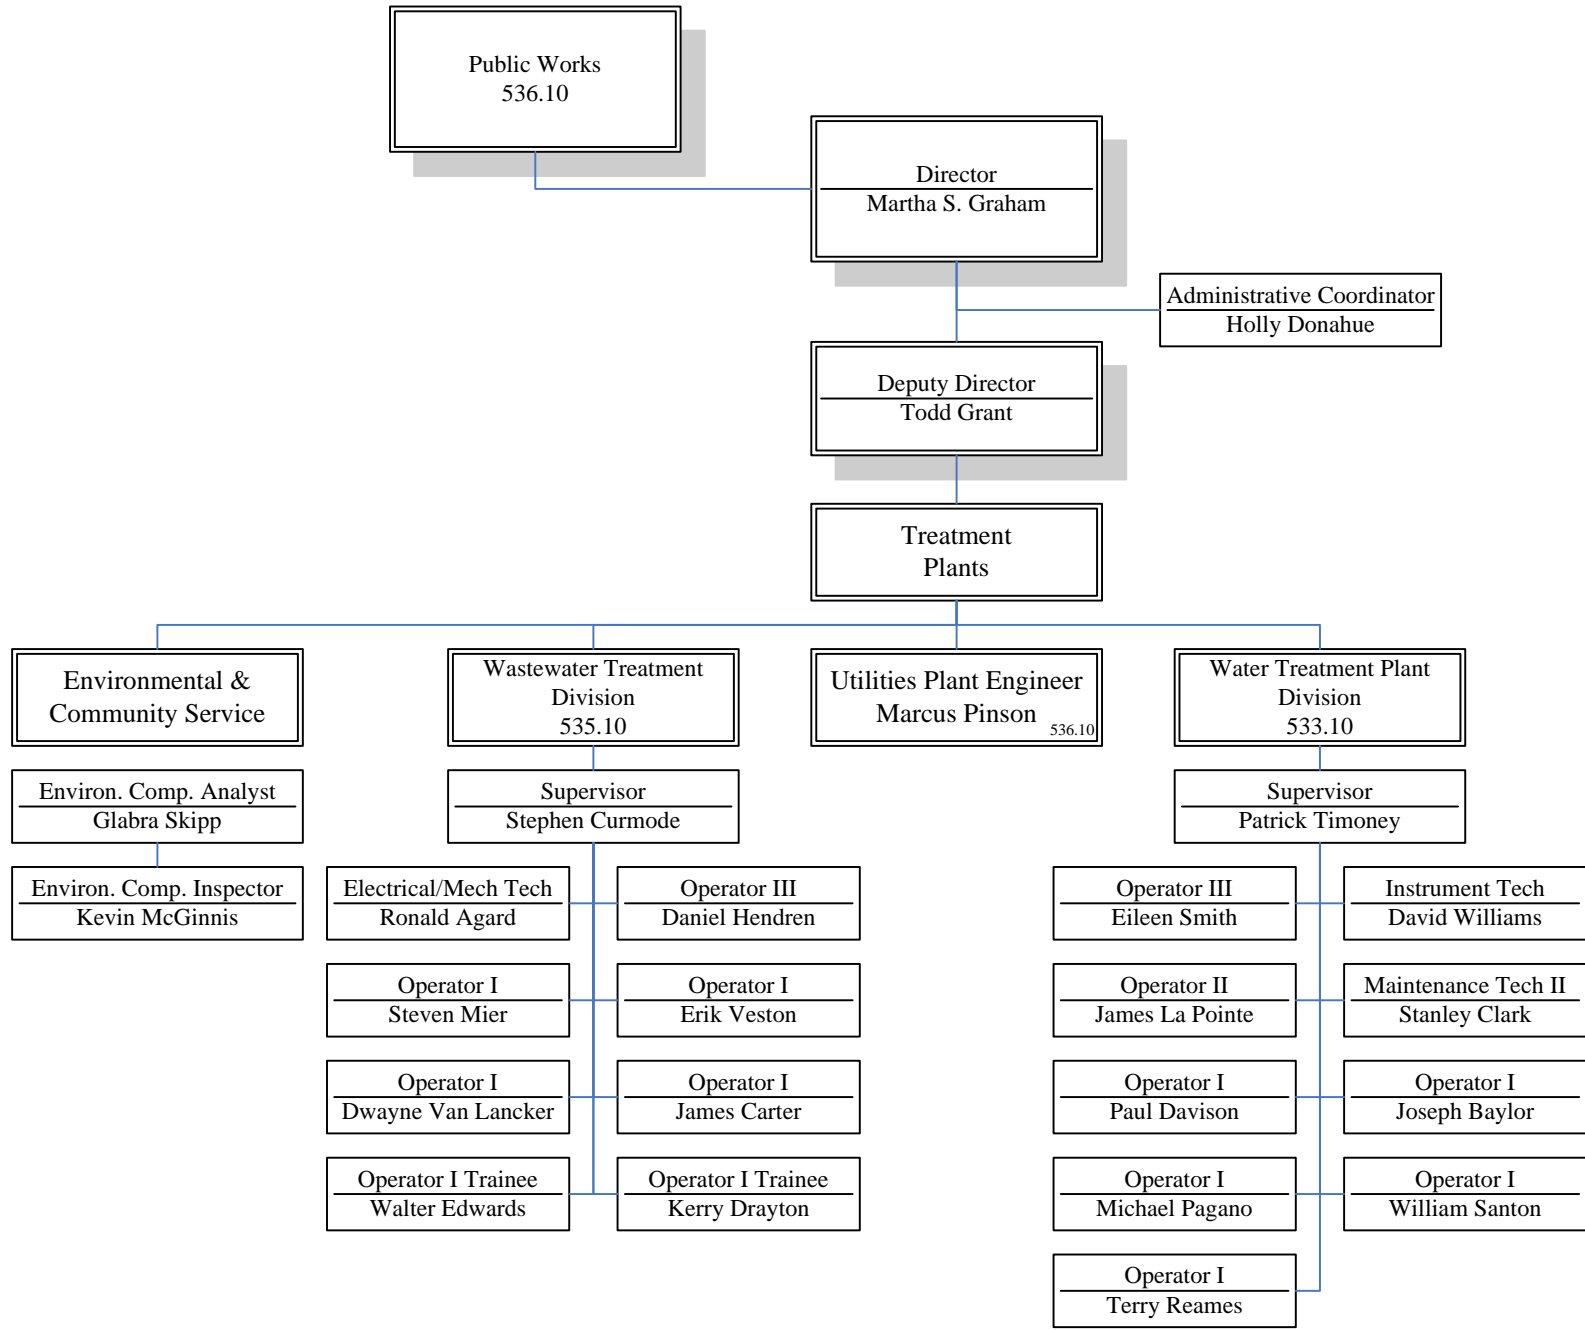

Streets & Grounds = 21 (budgeted = 20) Public Works Admin = 3, (Director counted on 9D)

*was General Maintenance, filled at lower classification

FTE: Public Affairs = 3

January 1, 2018
Public Affairs Page 10

Public Affairs FTE = 3

Police Department

Police Chief
Barry Fox

Assistant Police Chief
Anthony Cuthbert

Commander (Lt)
Jennifer Michaux

Community Resources 521.16

Operations 521.13

Shift Commander
Sgt. D. Brandon Embrey