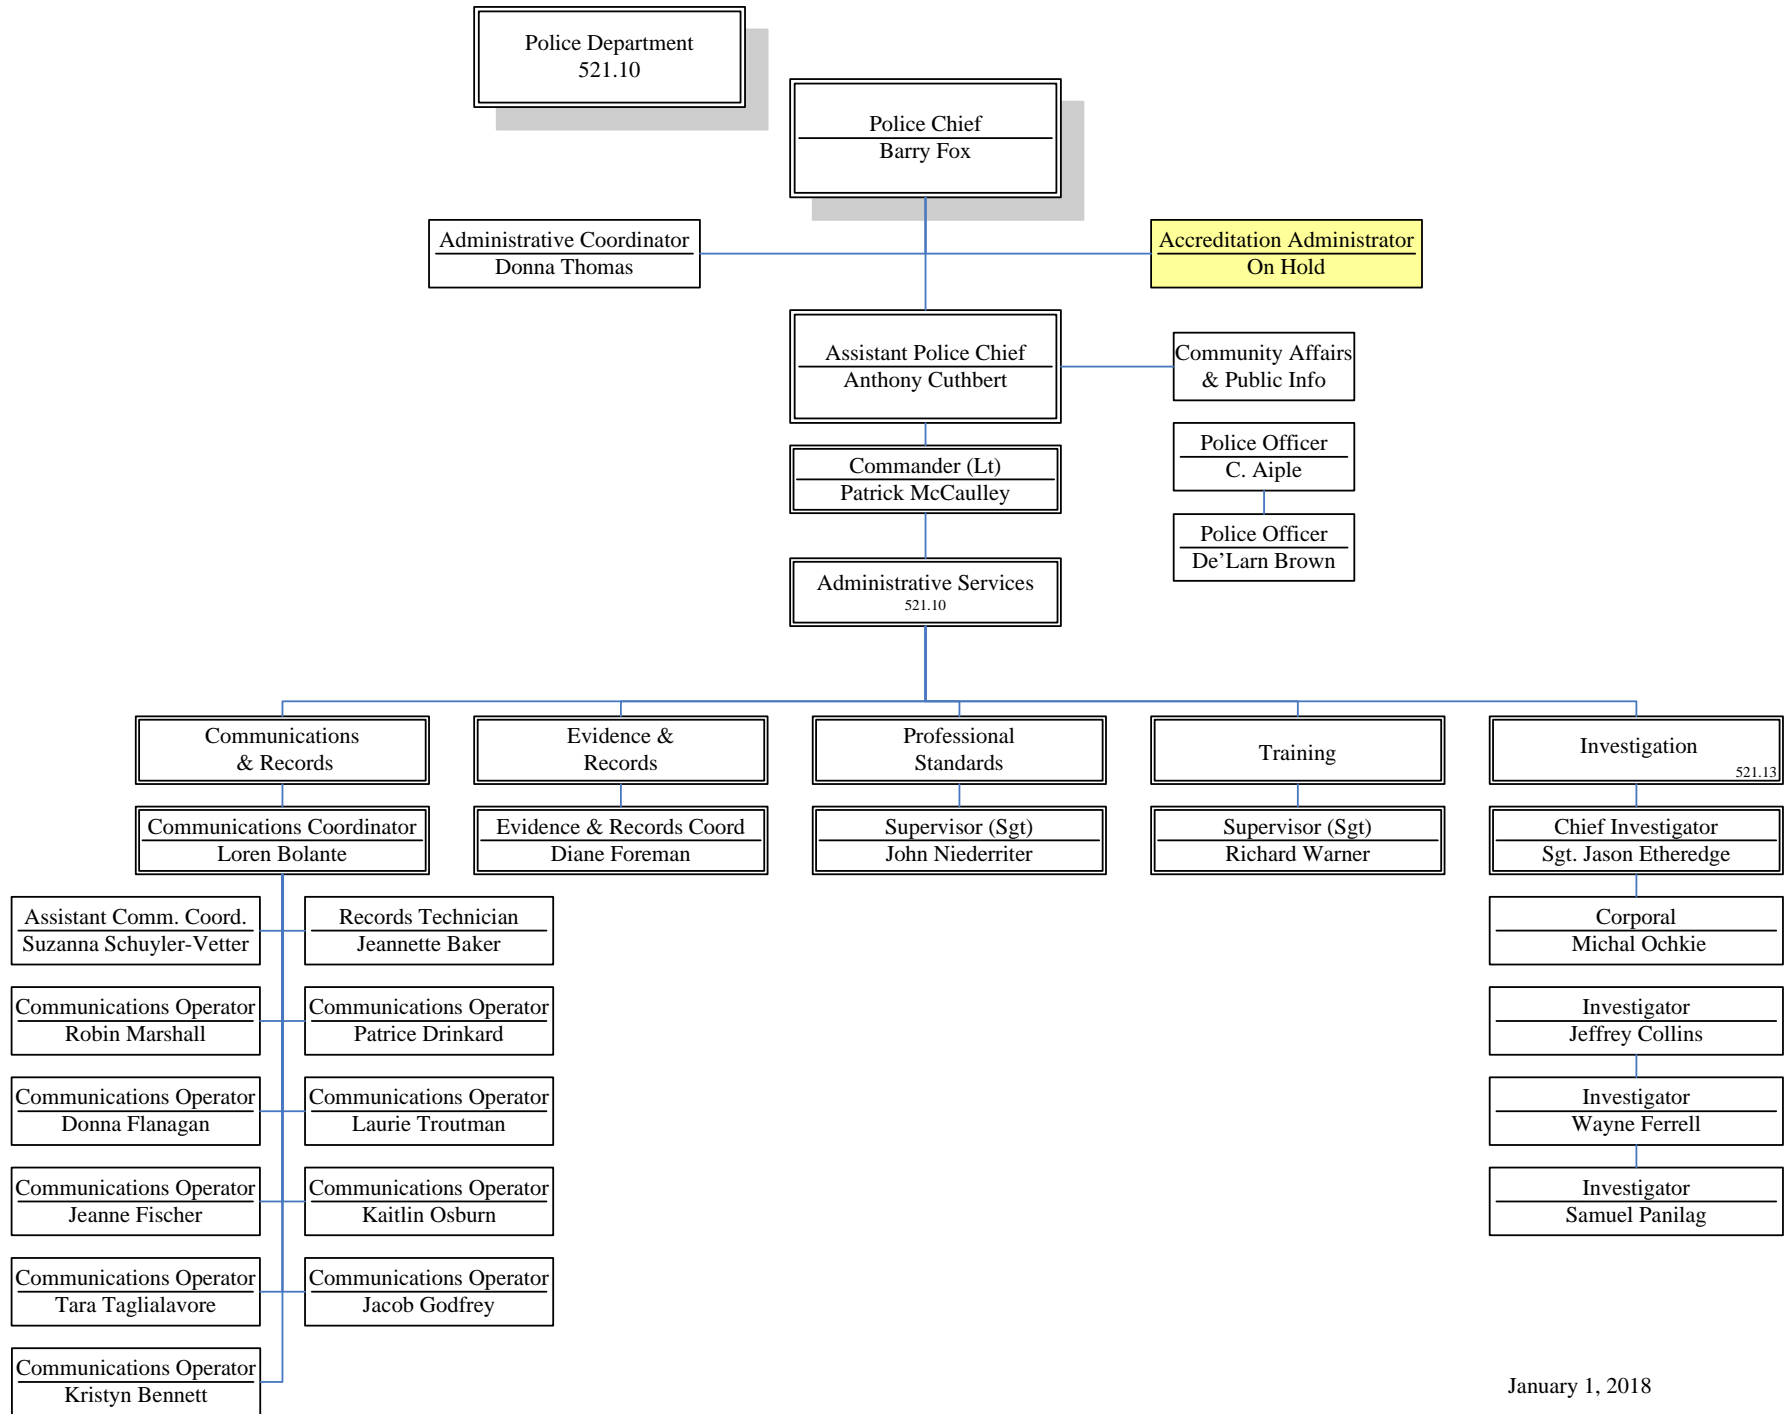

Streets & Grounds = 21 (budgeted = 20) Public Works Admin = 3, (Director counted on 9D)

*was General Maintenance, filled at lower classification

FTE: Public Affairs = 3

January 1, 2018
Public Affairs Page 10

Public Affairs FTE = 3

Police Department

Police Chief
Barry Fox

Assistant Police Chief
Anthony Cuthbert

Commander (Lt)
Jennifer Michaux

Community Resources 521.16

Operations 521.13

Shift Commander
Sgt. D. Brandon Embrey